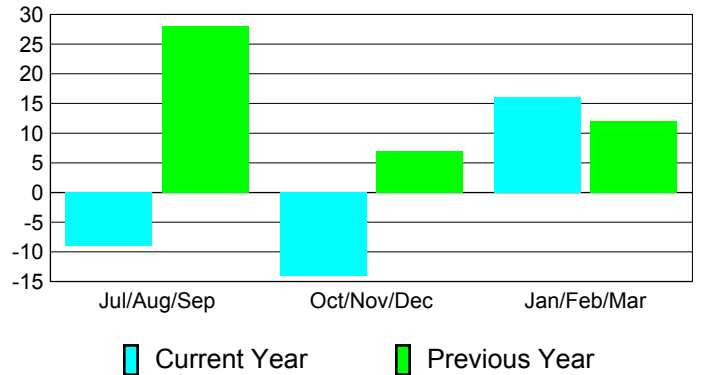

**Membership Results
2010-2011**

**Membership
2009-2010**

Month	Net Memb Goal	Actual New Memb	Actual Dropped Memb	Gain/Loss of Memb	Gain/Loss of Memb
Jul/Aug/Sep	-13	26	-35	-9	28
Oct/Nov/Dec	3	34	-48	-14	7
Jan/Feb/Mar	20	30	-14	16	12
Totals	10	90	-97	-7	47

Membership Results 2010-2011

Goal, New, Dropped, Gain/Loss

Comparison of Membership Gain/Loss

Current Year Compared to the Previous Year

Gender Comparison 2010-2011

Jul/Aug/Sep

Oct/Nov/Dec

Jan/Feb/Mar