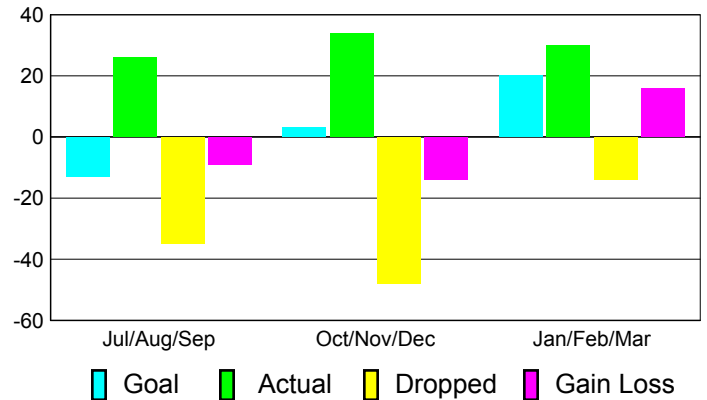

Membership Results 2010-2011

Goal, New, Dropped, Gain/Loss

Comparison of Membership Gain/Loss

Current Year Compared to the Previous Year